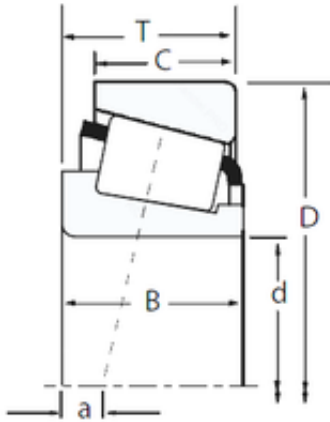

RAA Bearing Trading Co., Ltd.

JHH224333/JHH224315 TIMKEN Timken Tapered Roller Bearings

Bearing No. JHH224333/JHH224315

JHH224333/JHH224315 Bearing 2D drawings and 3D CAD models

Size	100x215x66.675 mm
Bore Diameter	100 mm
Outer Diameter	215 mm
Width	66,675 mm
d	100 mm
D	215 mm
T	66,675 mm
B	66,675 mm
C	53,975 mm
R	7 mm
r	3,3 mm
Weight	11,52 Kg
Dynamic load rating radial (C)	615 kN
Calculation factor (e)	0,33