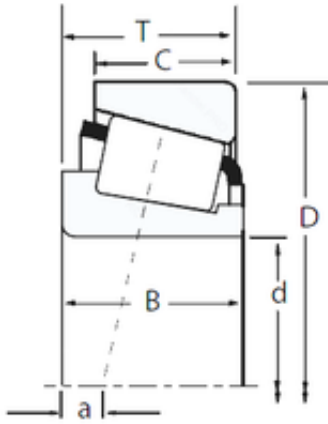

## X32012XM/Y32012XM TIMKEN Tapered Roller Bearings Tapered Single Metric

Bearing No. X32012XM/Y32012XM

X32012XM/Y32012XM Bearing 2D drawings and 3D CAD models

Size	60x95x23 mm
Bore Diameter	60 mm
Outer Diameter	95 mm
Width	23 mm
d	60 mm
D	95 mm
T	23 mm
B	23 mm
C	17,5 mm
R	1,5 mm
r	1,5 mm