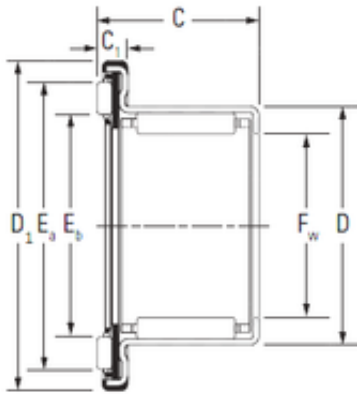

RAA Bearing Trading Co., Ltd.

Excavator China Factory Supply Slewing Ring Bearings

Bearing No.

Size	25x37x22.2 mm
Bore Diameter	25 mm
Outer Diameter	37 mm
Width	22,2 mm
d	25 mm
D	37 mm
C	22,2 mm

Bearing 2D drawings and 3D CAD models