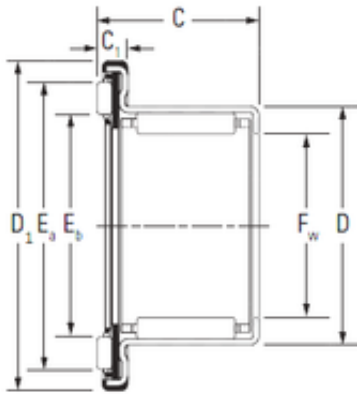

## China Trailer Turntable Slewing Bearing Rings Factory Price

Bearing No.

Size	25x37x22.2 mm
Bore Diameter	25 mm
Outer Diameter	37 mm
Width	22,2 mm
d	25 mm
D	37 mm
C	22,2 mm

Bearing 2D drawings and 3D CAD models