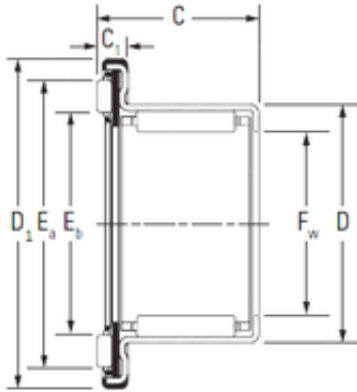

RAA Bearing Trading Co., Ltd.

Single Row Ball China Factory Trailers Parts Slewing Bearing Turntables

Bearing No.

| | |
|----------------|---------------|
| Size | 25x37x22.2 mm |
| Bore Diameter | 25 mm |
| Outer Diameter | 37 mm |
| Width | 22,2 mm |
| d | 25 mm |
| D | 37 mm |
| C | 22,2 mm |

Bearing 2D drawings and 3D CAD models