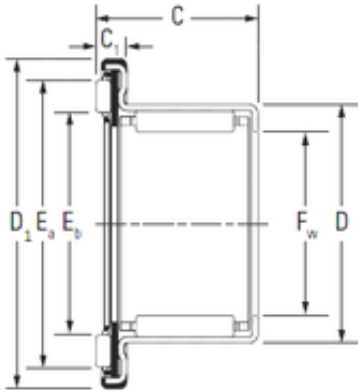

RAA Bearing Trading Co., Ltd.

China Supplier Hot Sale Top Quality Slewing Bearing Ring

Bearing No.

Size	25x37x22.2 mm
Bore Diameter	25 mm
Outer Diameter	37 mm
Width	22,2 mm
d	25 mm
D	37 mm
C	22,2 mm

Bearing 2D drawings and 3D CAD models