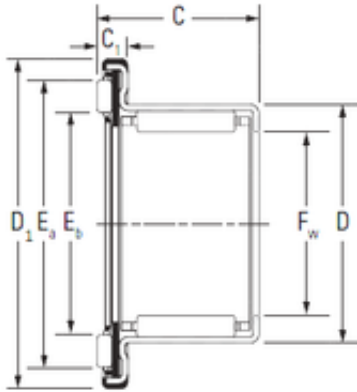

RAA Bearing Trading Co., Ltd.

China Factory Excavator Swing Circle Slewing Bearings Ring for Sale

Bearing No.

Size	25x37x22.2 mm
Bore Diameter	25 mm
Outer Diameter	37 mm
Width	22,2 mm
d	25 mm
D	37 mm
C	22,2 mm

Bearing 2D drawings and 3D CAD models