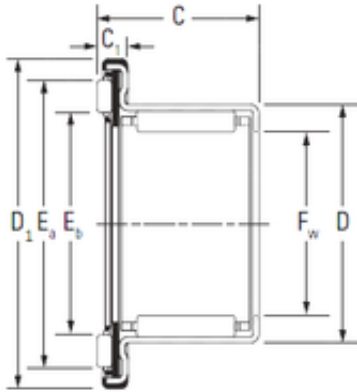

## China Factory Manufacture Trailer Parts Slewing Bearing Ballrace Turntables

Bearing No.

Size	25x37x22.2 mm
Bore Diameter	25 mm
Outer Diameter	37 mm
Width	22,2 mm
d	25 mm
D	37 mm
C	22,2 mm

Bearing 2D drawings and 3D CAD models