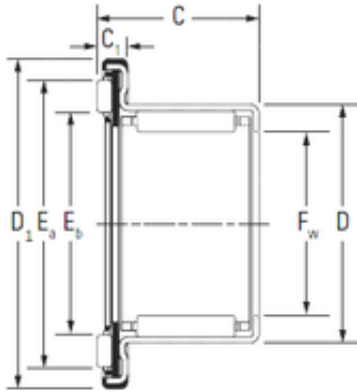

RAA Bearing Trading Co., Ltd.

Cheap Tower Crane Slewing Ring Bearings China Production

Bearing No.

Size	25x37x22.2 mm
Bore Diameter	25 mm
Outer Diameter	37 mm
Width	22,2 mm
d	25 mm
D	37 mm
C	22,2 mm

Bearing 2D drawings and 3D CAD models