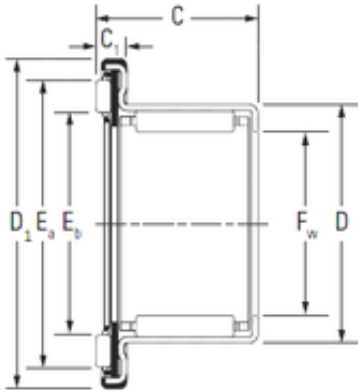

## China Brand Enclosed Housing Dual Worm Slewing Drive--Factory Price

Bearing No.

Size	25x37x22.2 mm
Bore Diameter	25 mm
Outer Diameter	37 mm
Width	22,2 mm
d	25 mm
D	37 mm
C	22,2 mm

Bearing 2D drawings and 3D CAD models