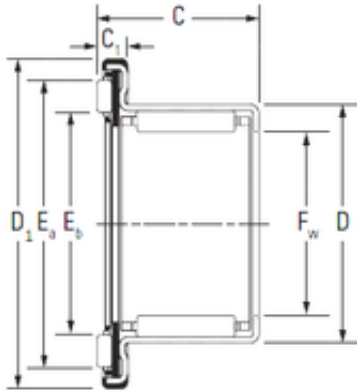

RAA Bearing Trading Co., Ltd.

china manufacture three row roller slewing ring bearing

Bearing No.

Size	25x37x22.2 mm
Bore Diameter	25 mm
Outer Diameter	37 mm
Width	22,2 mm
d	25 mm
D	37 mm
C	22,2 mm

Bearing 2D drawings and 3D CAD models