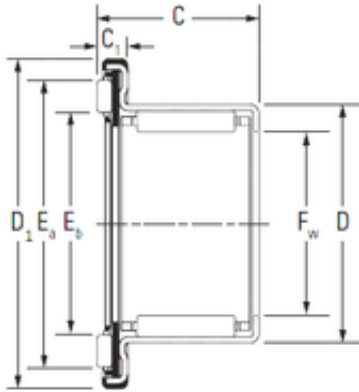

RAA Bearing Trading Co., Ltd.

china professional manufacturer slewing ring bearing

Bearing No.

Size	25x37x22.2 mm
Bore Diameter	25 mm
Outer Diameter	37 mm
Width	22,2 mm
d	25 mm
D	37 mm
C	22,2 mm

Bearing 2D drawings and 3D CAD models