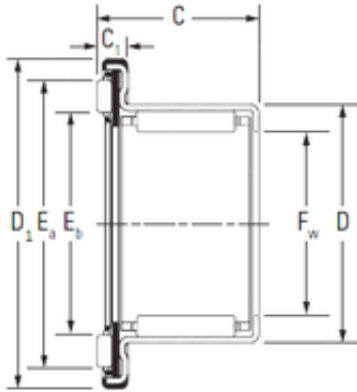

RAA Bearing Trading Co., Ltd.

china manufacturer low price tower crane parts
slew ring bearing with gear

Bearing No.

Size	25x37x22.2 mm
Bore Diameter	25 mm
Outer Diameter	37 mm
Width	22,2 mm
d	25 mm
D	37 mm
C	22,2 mm

Bearing 2D drawings and 3D CAD models